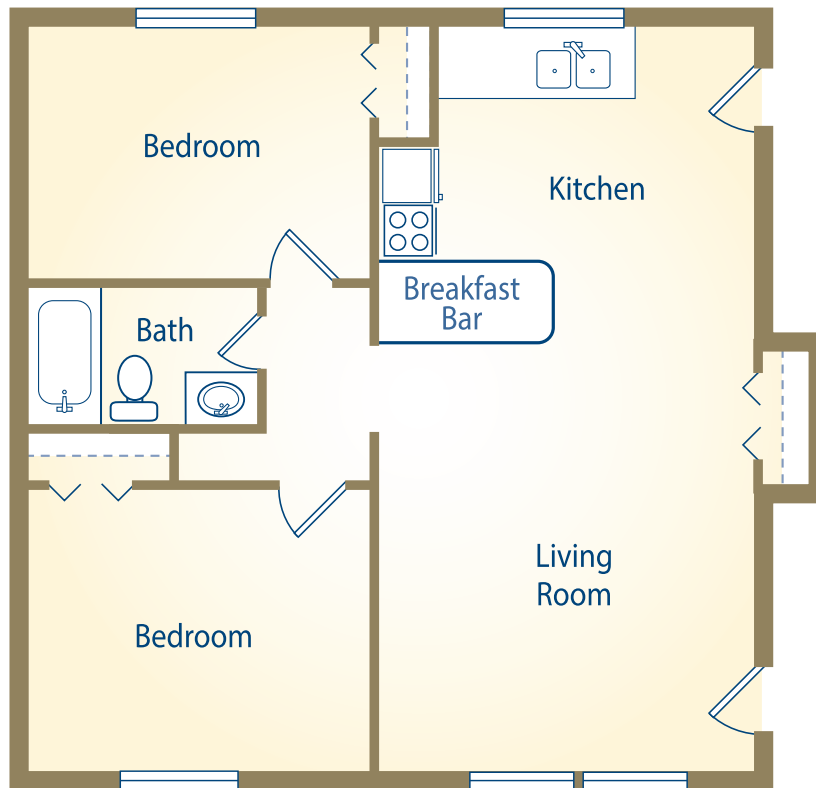

# EDGEWOOD COURT

APARTMENT HOMES

UNBEATABLE LOCATION FOR ALL OF YOUR NEEDS

The Willow • 1 Bed 1 Bath • 500 Sq Ft

RENT \$ \_\_\_\_\_

The Adler • 2 Bed 1 Bath • 700 Sq Ft

RENT \$ \_\_\_\_\_

Square footage is approximate and may vary per apartment.

## APARTMENT FEATURES

- FREE Heat & Hot Water
- Plush Carpeting
- Air Conditioning
- Remodeled Kitchens w/Stainless Steel Appliances\*
- Granite-style Counters\*
- Wood-style Flooring\*

\*In Select Apartments