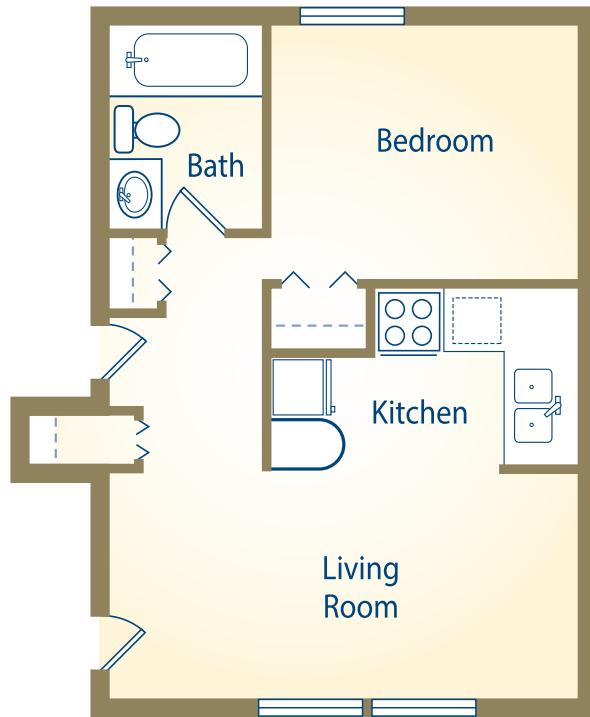

# EDGEWOOD COURT

APARTMENT HOMES

UNBEATABLE LOCATION FOR ALL OF YOUR NEEDS

The Willow • 1 Bed 1 Bath • 500 Sq Ft

RENT \$ \_\_\_\_\_

The Adler • 2 Bed 1 Bath • 700 Sq Ft

RENT \$ \_\_\_\_\_

Square footage is approximate and may vary per apartment.

## APARTMENT FEATURES

- FREE Heat & Hot Water
- Plush Carpeting
- Air Conditioning
- Remodeled Kitchens w/Stainless Steel Appliances\*
- Granite-style Counters\*
- Wood-style Flooring\*

\*In Select Apartments