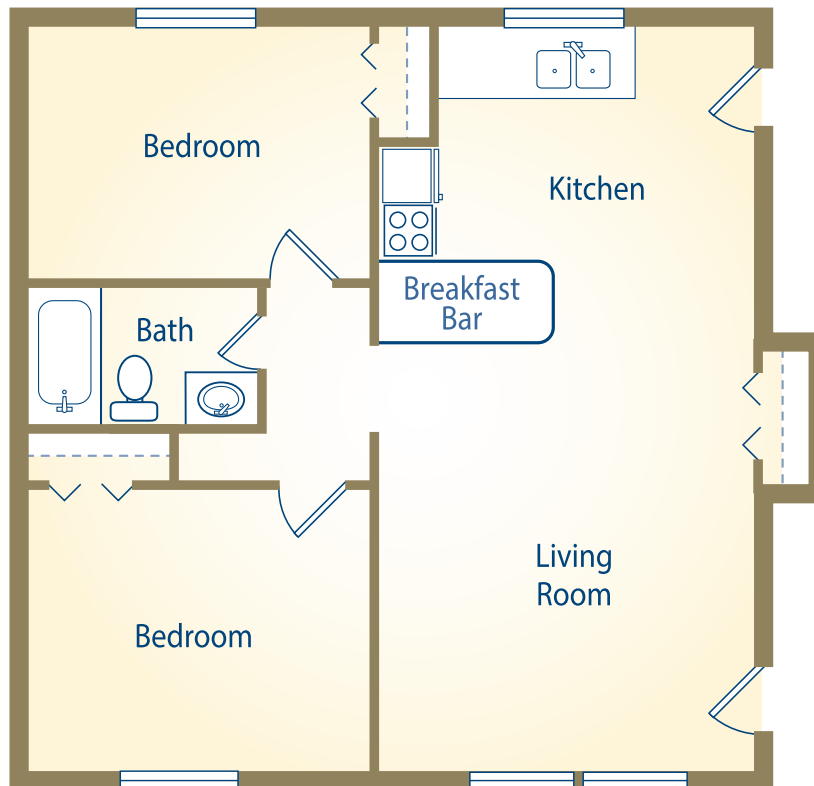

EDGEWOOD COURT

APARTMENT HOMES

UNBEATABLE LOCATION FOR ALL OF YOUR NEEDS

The Willow • 1 Bed 1 Bath • 500 Sq Ft

RENT \$ _____

The Adler • 2 Bed 1 Bath • 700 Sq Ft

RENT \$ _____

Square footage is approximate and may vary per apartment.

APARTMENT FEATURES

- FREE Heat & Hot Water
- Plush Carpeting
- Air Conditioning
- Remodeled Kitchens w/Stainless Steel Appliances*
- Granite-style Counters*
- Wood-style Flooring*

*In Select Apartments

EDGEWOOD COURT