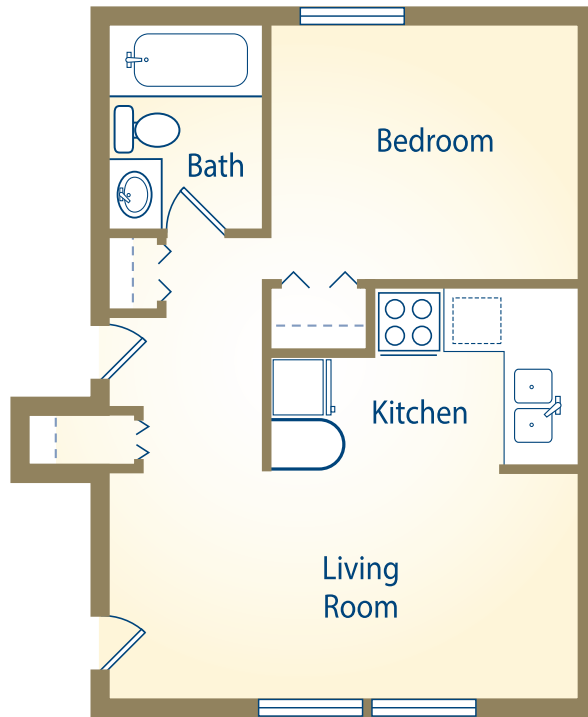

EDGEWOOD COURT

APARTMENT HOMES

UNBEATABLE LOCATION FOR ALL OF YOUR NEEDS

The Willow • 1 Bed 1 Bath • 500 Sq Ft

RENT \$ _____

The Adler • 2 Bed 1 Bath • 700 Sq Ft

RENT \$ _____

Square footage is approximate and may vary per apartment.

APARTMENT FEATURES

- FREE Heat & Hot Water
- Plush Carpeting
- Air Conditioning
- Remodeled Kitchens w/Stainless Steel Appliances*
- Granite-style Counters*
- Wood-style Flooring*

*In Select Apartments

EDGEWOOD COURT