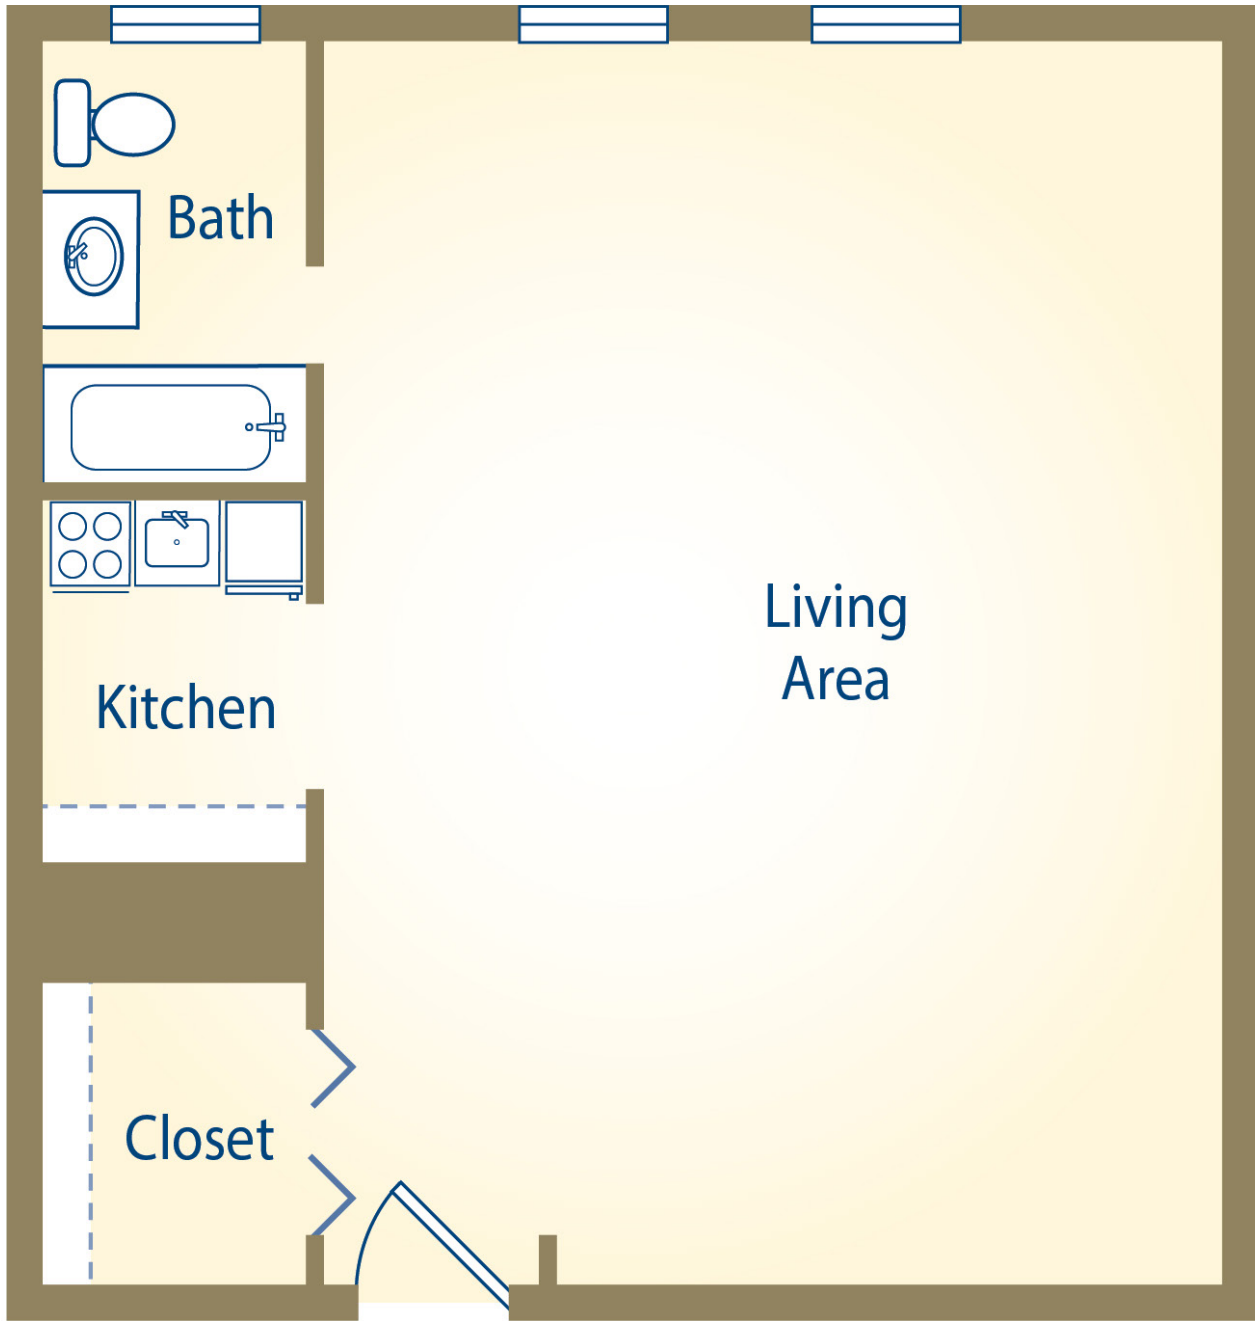

Beacon Square
Apartment Homes

SOPHISTICATED STUDIO LIVING

The Classic • Efficiency • 325 Sq Ft • Beacon Square

RENT \$ _____

COMMUNITY FEATURES

- Secured Entry System
- Close to PVTA Busline
- Convenient Location – minutes to shopping, restaurants and local colleges
- Pet Friendly Apartments and Dog Park
- On-site Laundry Facilities
- Visa/Mastercard Accepted for Holding Deposits
- Close to Major Highways
- Flexible Lease Options
- Corporates Available
- Furnished or Unfurnished Available
- Instant Application Processing
- 24-Hour Emergency Maintenance
- Picnic Areas

APARTMENT FEATURES

- Spacious Studio Apartment Floor Plans
- Free Heat & Hot Water
- Free Expanded Cable
- Wall-to-Wall Carpeting
- Walk-In Closets with Organizers
- Ceiling Fans
- Air Conditioning Units
- Full Bathrooms with Mirrored Accents