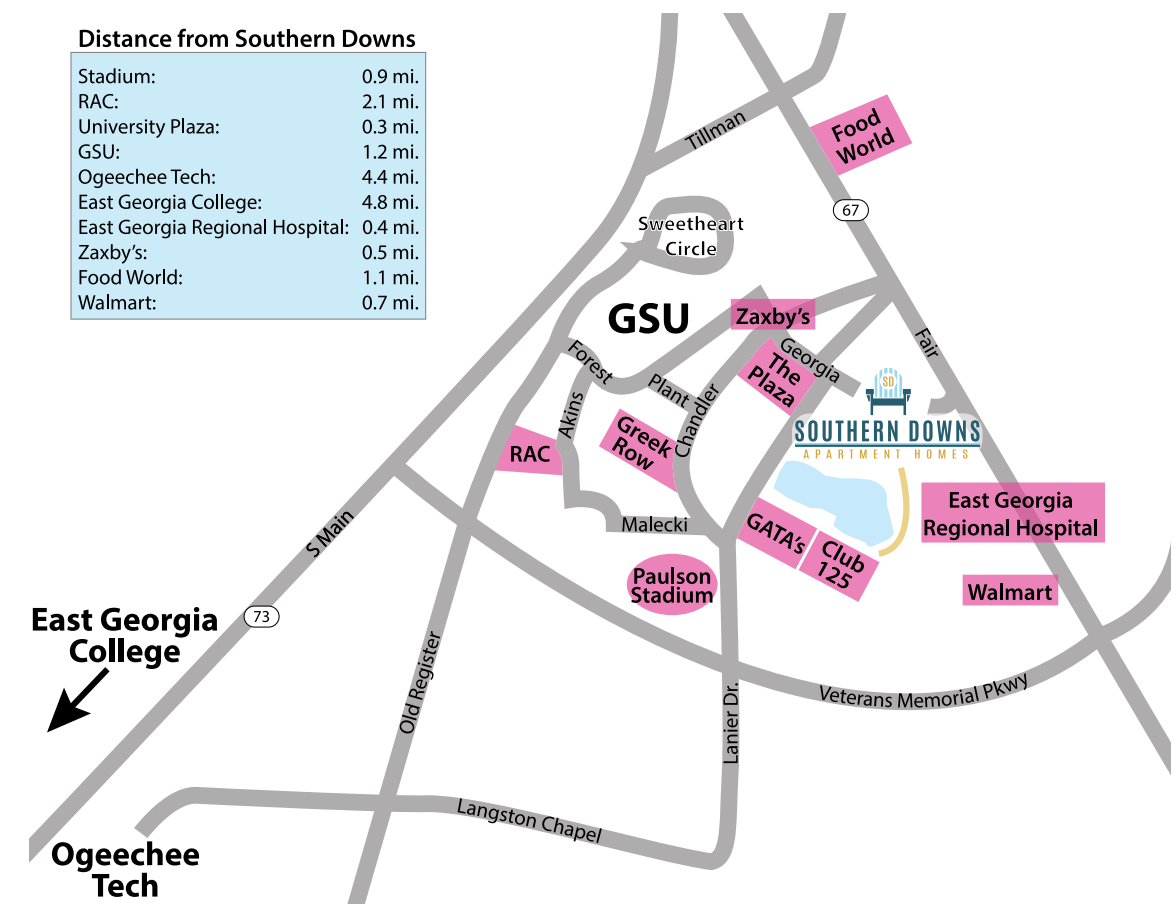

SOUTHERN DOWNS

APARTMENT HOMES

Distance from Southern Downs

Stadium:	0.9 mi.
RAC:	2.1 mi.
University Plaza:	0.3 mi.
GSU:	1.2 mi.
Ogeechee Tech:	4.4 mi.
East Georgia College:	4.8 mi.
East Georgia Regional Hospital:	0.4 mi.
Zaxby's:	0.5 mi.
Food World:	1.1 mi.
Walmart:	0.7 mi.

The Heyer • 4 Bed 2 Bath • 1,558 Sq Ft • Southern Downs

RENT: \$ _____

Square footages are approximate and may vary per apartment.

COMMUNITY FEATURES:

- Resort Swimming Pool with Sun Deck and Cabanas
- Clubhouse with Fitness Center and Computer Lab
- Wi-Fi Access in All Common Areas
- Walking Distance from Georgia Southern University, University Plaza & Paulson Stadium
- Pet Friendly- Large Breeds Welcome
- Dog Park
- BBQ/Picnic Areas with Grills
- Full Size Basketball Court
- Regulation Sized Tennis Court
- Study Lounge
- Game Room
- Free Roommate Matching